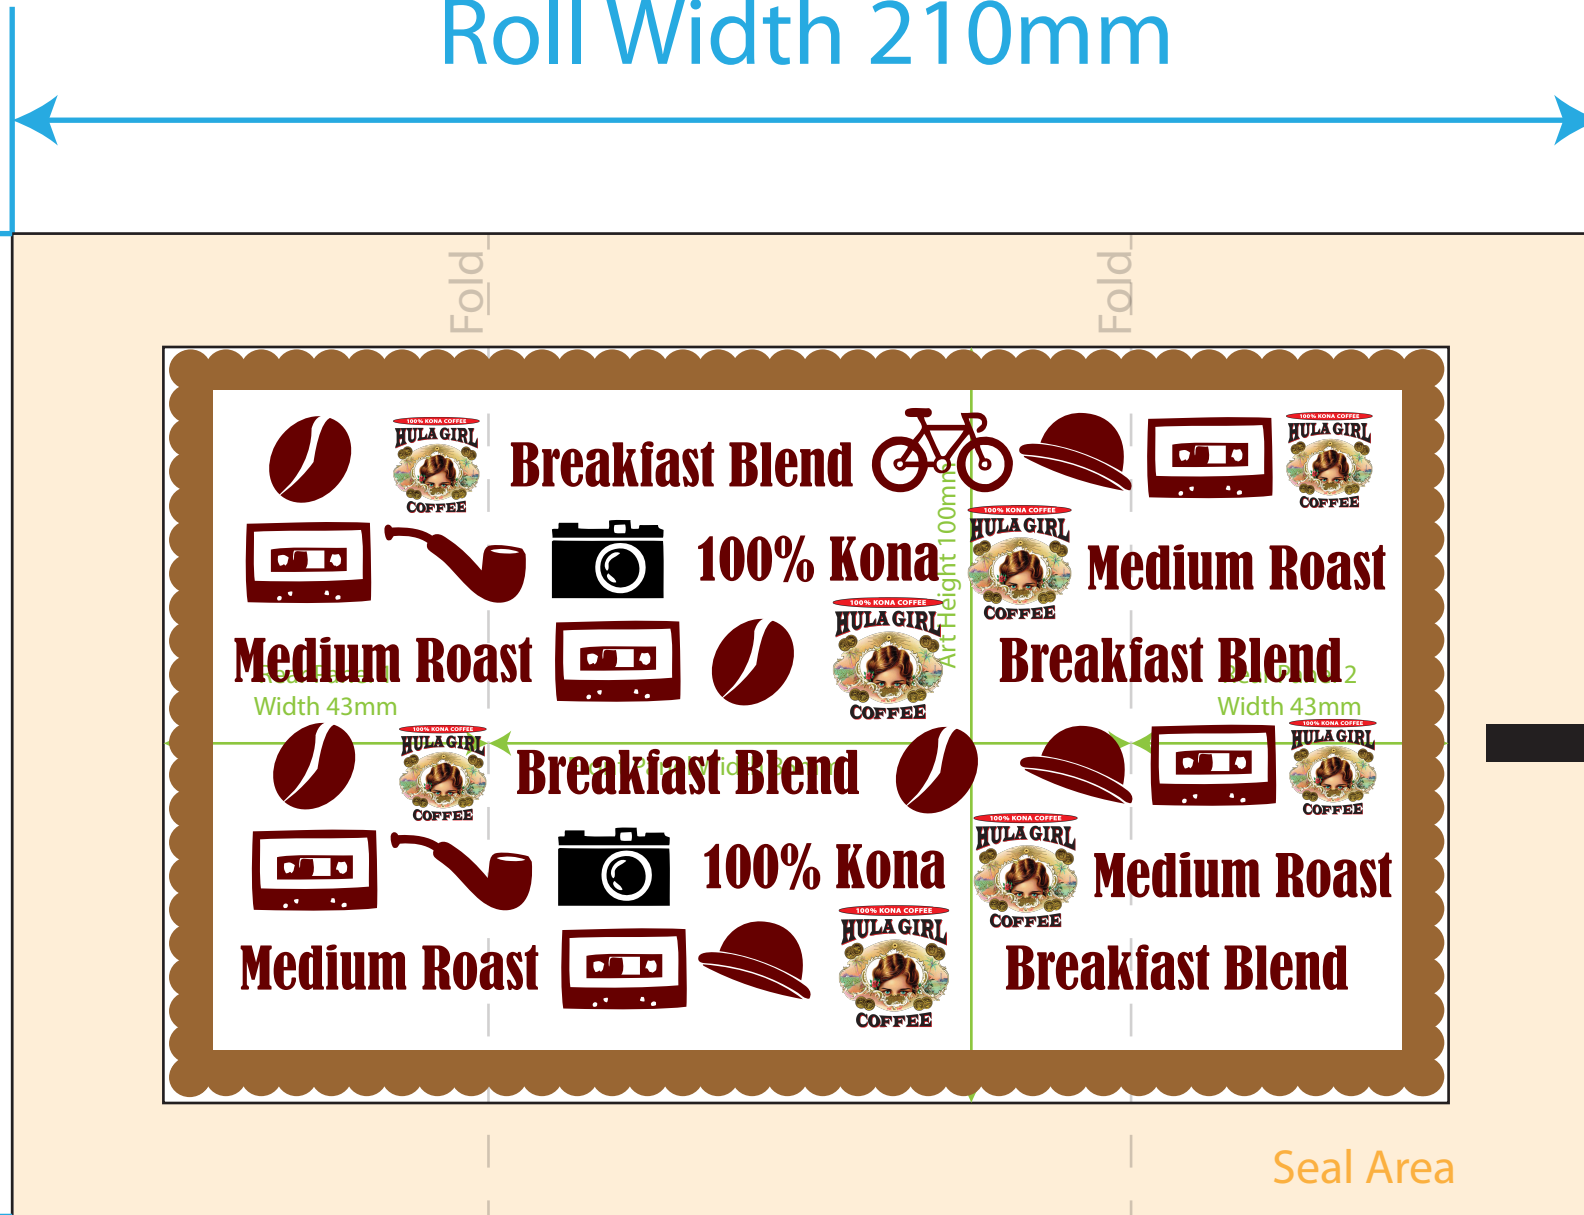

Roll Width 210mm

Feed Length 130mm

Seal Area